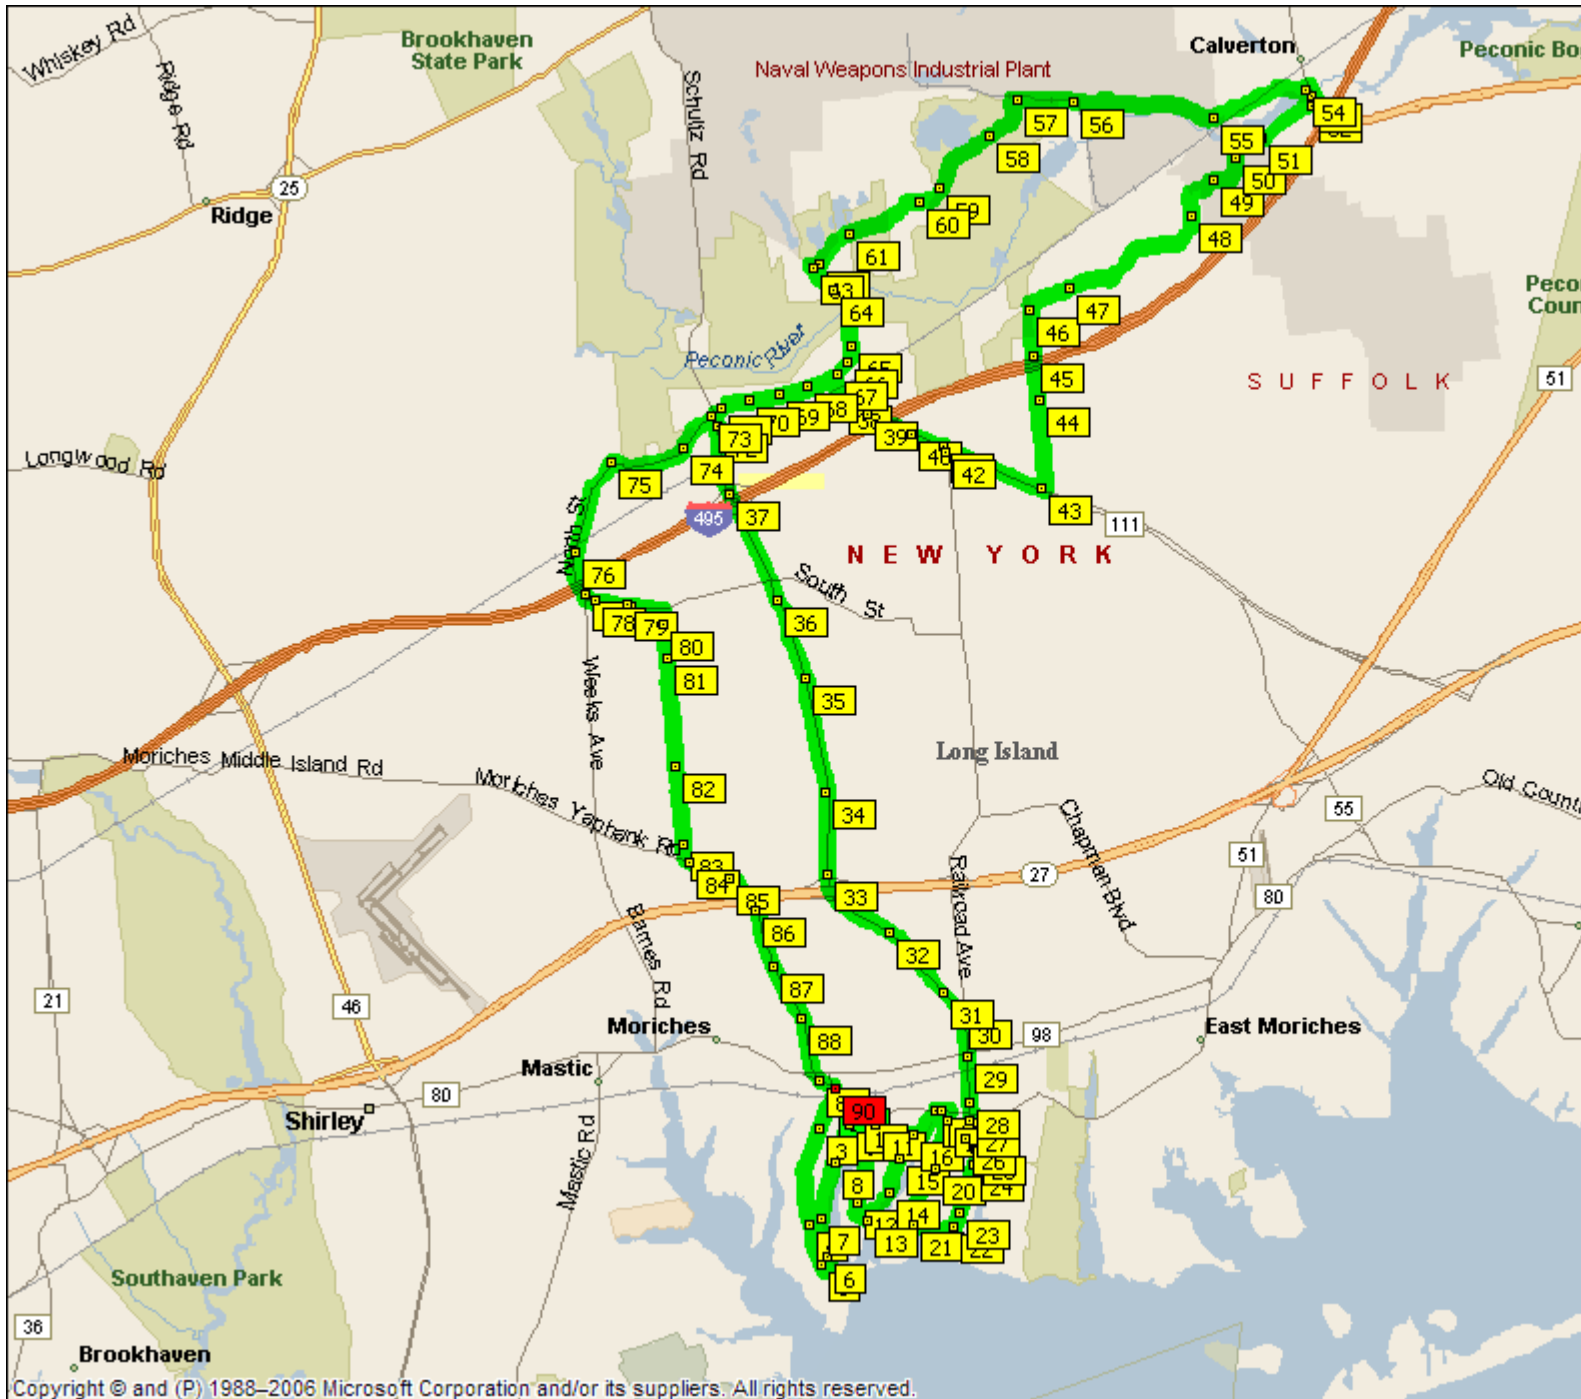

Copyright © and (P) 1988–2006 Microsoft Corporation and/or its suppliers. All rights reserved.